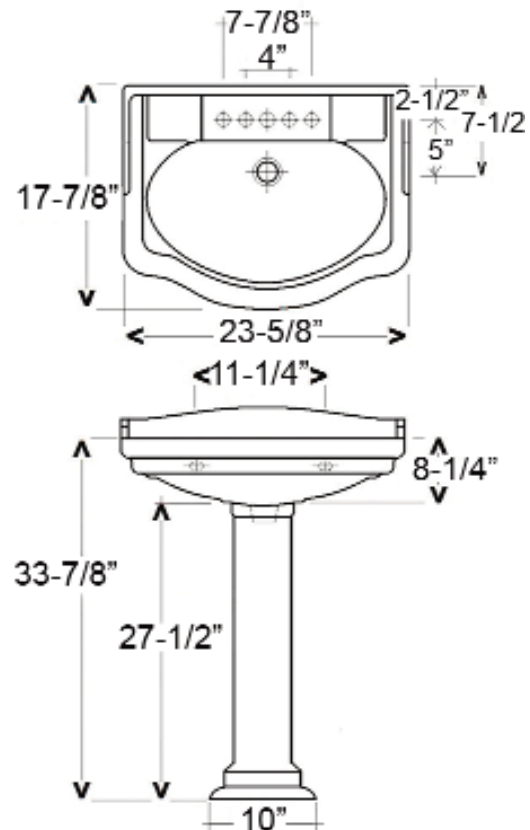

# STANFORD 600 PEDESTAL LAVATORY

Cat. No.  
3-85X

Faucet not included

W: 23 5/8"  
D: 17 7/8"  
H: 35 7/8"

Height to top of sink: 33 7/8"  
Flange: 1 5/8"

**Column has opening in bottom center:**  
3-1/2" front to back  
2-1/4" side to side

### Interior Dimensions:

Basin Interior: 18 7/8" x 11 3/8"  
Basin Depth: 6"  
Back of basin to center of faucet: 2 1/2"  
Back of basin to center of drain: 7 1/2"  
Mount bolts height: 31"  
Mount holes cc: 11 1/4"  
Faucet and spout holes: 1 1/8"(4")  
1 3/8"(8")

### Features:

- ▶ Made of Vitreous China
- ▶ Available for 4" CC or 8" Widespread
- ▶ Overflow
- ▶ Can Be Installed Using Toggle or Molly Bolts (not included)

\*For ease of installation, order one of the following:

### Colors:

WH White  
BQ Bisque

**Compliance Certification**  
Meets or exceeds the following specifications: ASME A112.19.2 2008 and CSA B45.1-08 for ceramic plumbing fixtures.

Dimensions of fixture are nominal and may vary within the range of tolerances established by ASME Standard A112.19.2-2008. Dimensions and specifications subject to change without notice.